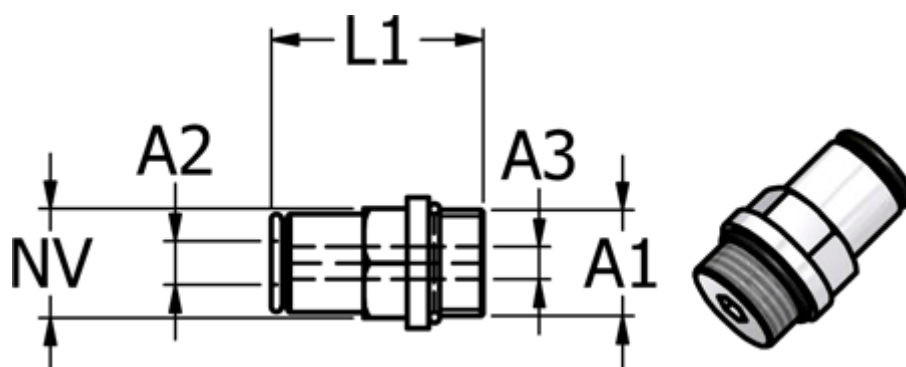

Data Sheet

Article number: 5867450145

Description: Metal fitting 745.014-5, Ø5 - G 1/4"
Push-in lige union

Measures

Ext. hose diameter A1	= 5
Hexagon A3	= 3
L1	= 24
NV	= 12
Thread A2	= G 1/4"